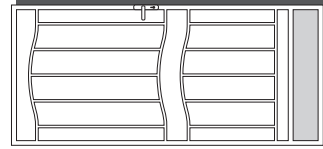

ECHUCA

PORTSEA