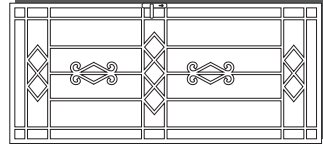

HERITAGE COLLECTION

OPTIONAL SECURITY BARS AVAILABLE ON HERITAGE COLLECTION

50 x 20 HEAVY DUTY CONSTRUCTION - WELDED FOR STRENGTH

CHOOSE FROM THE ABOVE SAMPLES OR CONFIGURE YOUR OWN DESIGN

BRIGHT

WINDOW GRILLES

- FULLY WELDED CONSTRUCTION COMBINING QUALITY AUSTRALIAN SOLID & TUBULAR STEEL
- PROFESSIONALLY MEASURED, MADE & INSTALLED BY EXPERIENCED TRADES PEOPLE
- QUALITY SINGLE POINT DEADLOCK WITH KEYLESS LOCKING SNIB
- POWDER COATED OVER A ZINC PLATED BASE
- LARGE VARIETY OF HERITAGE OR MODERN COLOURS IN A POWDER COATED FINISH, OVEN BAKED FOR HIGH QUALITY AND DURABLE FINISH
- PRICE INCLUDES MEASURE AND INSTALLATION TO DOMESTIC DOORWAYS UP TO 2100mm x 900mm
- ILLUSTRATIONS ARE A GUIDE ONLY - STYLE MAY CHANGE DUE TO DOOR FRAME DIMENSIONS.