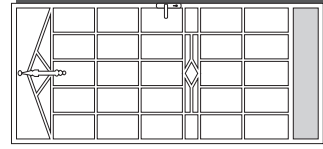

EUROA

LORNE