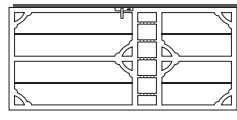

DAYLESFORD 4

DAYLESFORD 5

OPTIONAL SECURITY BARS AVAILABLE ON HERITAGE COLLECTION

50 x 20 HEAVY DUTY CONSTRUCTION - WELDED FOR STRENGTH

CHOOSE FROM THE ABOVE SAMPLES OR CONFIGURE YOUR OWN DESIGN

DAYLESFORD 1/SB