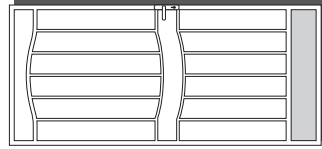

DAYLESFORD 4

DAYLESFORD 5

OPTIONAL SECURITY BARS AVAILABLE ON HERITAGE COLLECTION

50 x 20 HEAVY DUTY CONSTRUCTION - WELDED FOR STRENGTH

CHOOSE FROM THE ABOVE SAMPLES OR CONFIGURE YOUR OWN DESIGN

DAYLESFORD 1/SB