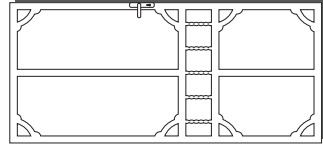

DAYLESFORD 3